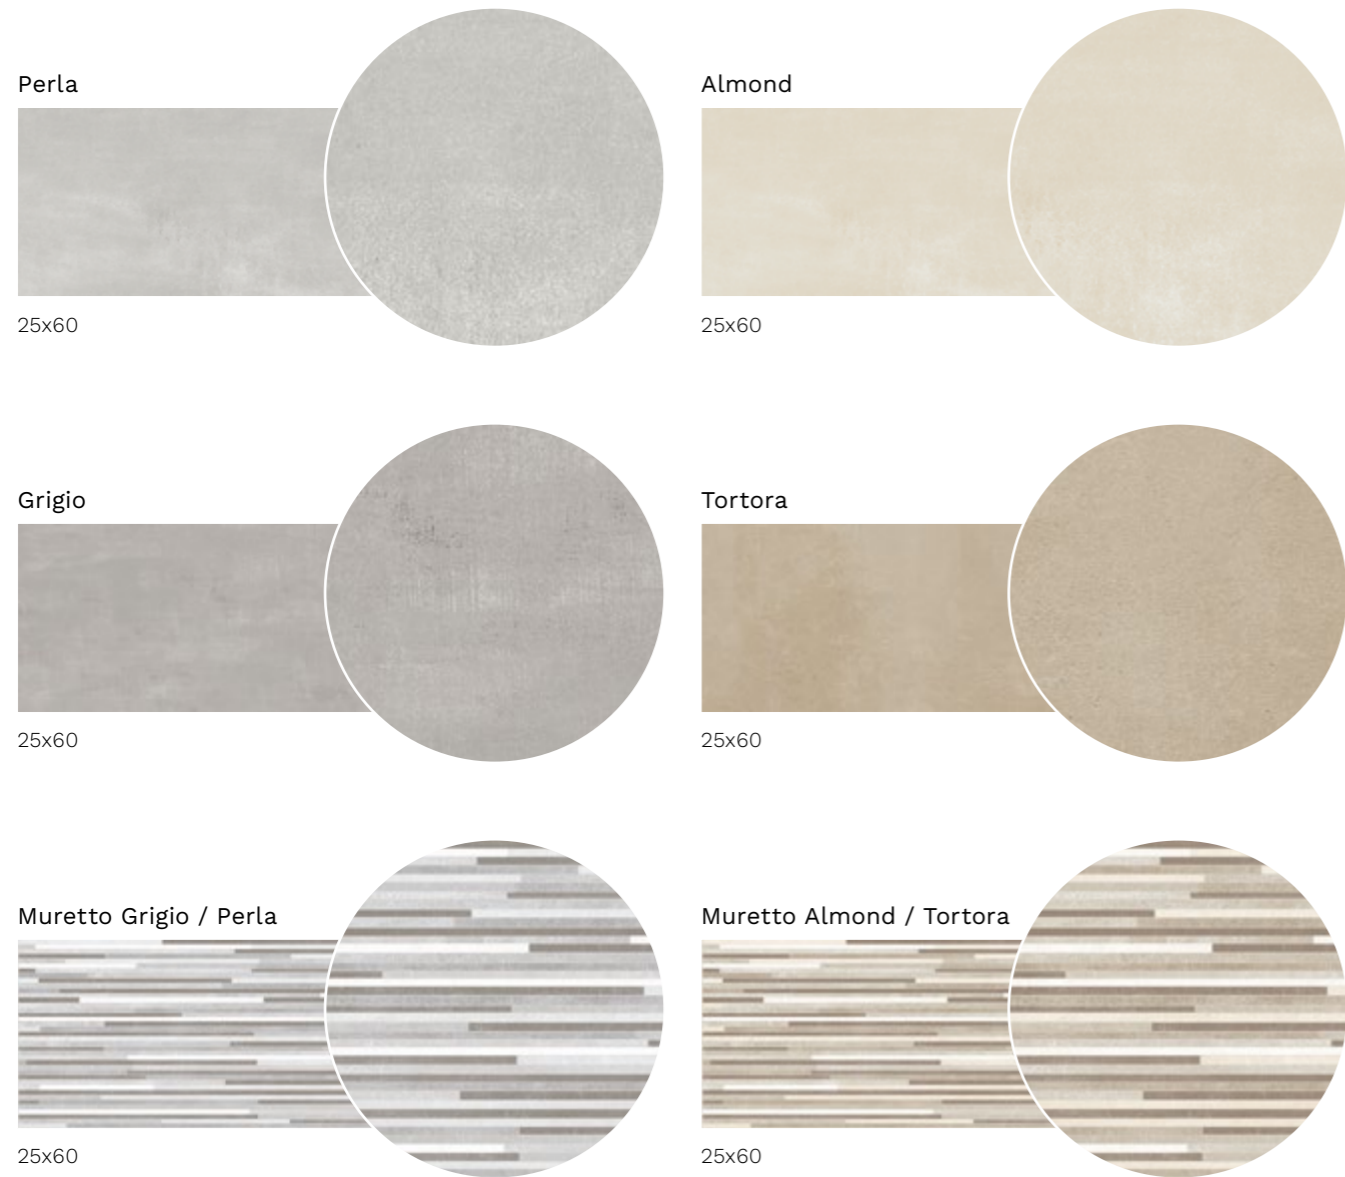

Four neutral colors in 60x60cm, 30x60cm and 60x120cm with a soft and velvety concrete effect surface in porcelain stoneware.

A versatile collection with great balance between aesthetics, high performance and convenient value.

Mood Almond 25x60 / Muretto Almond-Tortora 25x60 - Mood Tortora 60x60

Mood Perla 25x60 / Grigio 25x60 / Muretto Grigio-Perla 25x60
Mood Silver 60x60

The Mood collection represents a complete project, where the covering and the coordinated floor create a masterful combination, giving the user the possibility of being able to give unique continuity throughout the house. The colours combined with the translucent graphic features define the contemporary features aimed at dressing and interpreting any type of furniture and evolution over time.

Cementina Multicolor 25x60
Mood Grey 60x60

Gamma Colori

*Linea Gres: Pg 2

Cementina Multicolor *4 Soggetti

25x60

Caratteristiche Tecniche

Collezione	Colore	Formato	Superficie	Cod.		Cl.p.
Mood	Almond	25x60	Matt	SMODR01	8 mm	30 ●
Mood	Grigio	25x60	Matt	SMODR04	8 mm	30 ●
Mood	Perla	25x60	Matt	SMODR03	8 mm	30 ●
Mood	Tortora	25x60	Matt	SMODR02	8 mm	30 ●
Mood	Cementina Multicolor	25x60	Matt	SMODR07	8 mm	33 ●
Mood	Muretto Almond/Tortora	25x60	Matt	SMODR05	8 mm	33 ●
Mood	Muretto Grigio/Perla	25x60	Matt	SMODR06	8 mm	33 ●