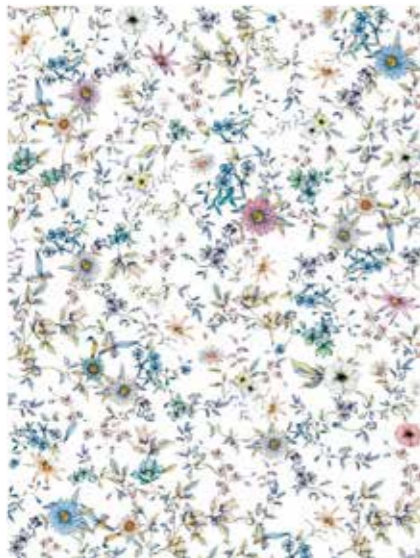

Romantic A+B+C+D

SBOTR25 Botanical Romantic