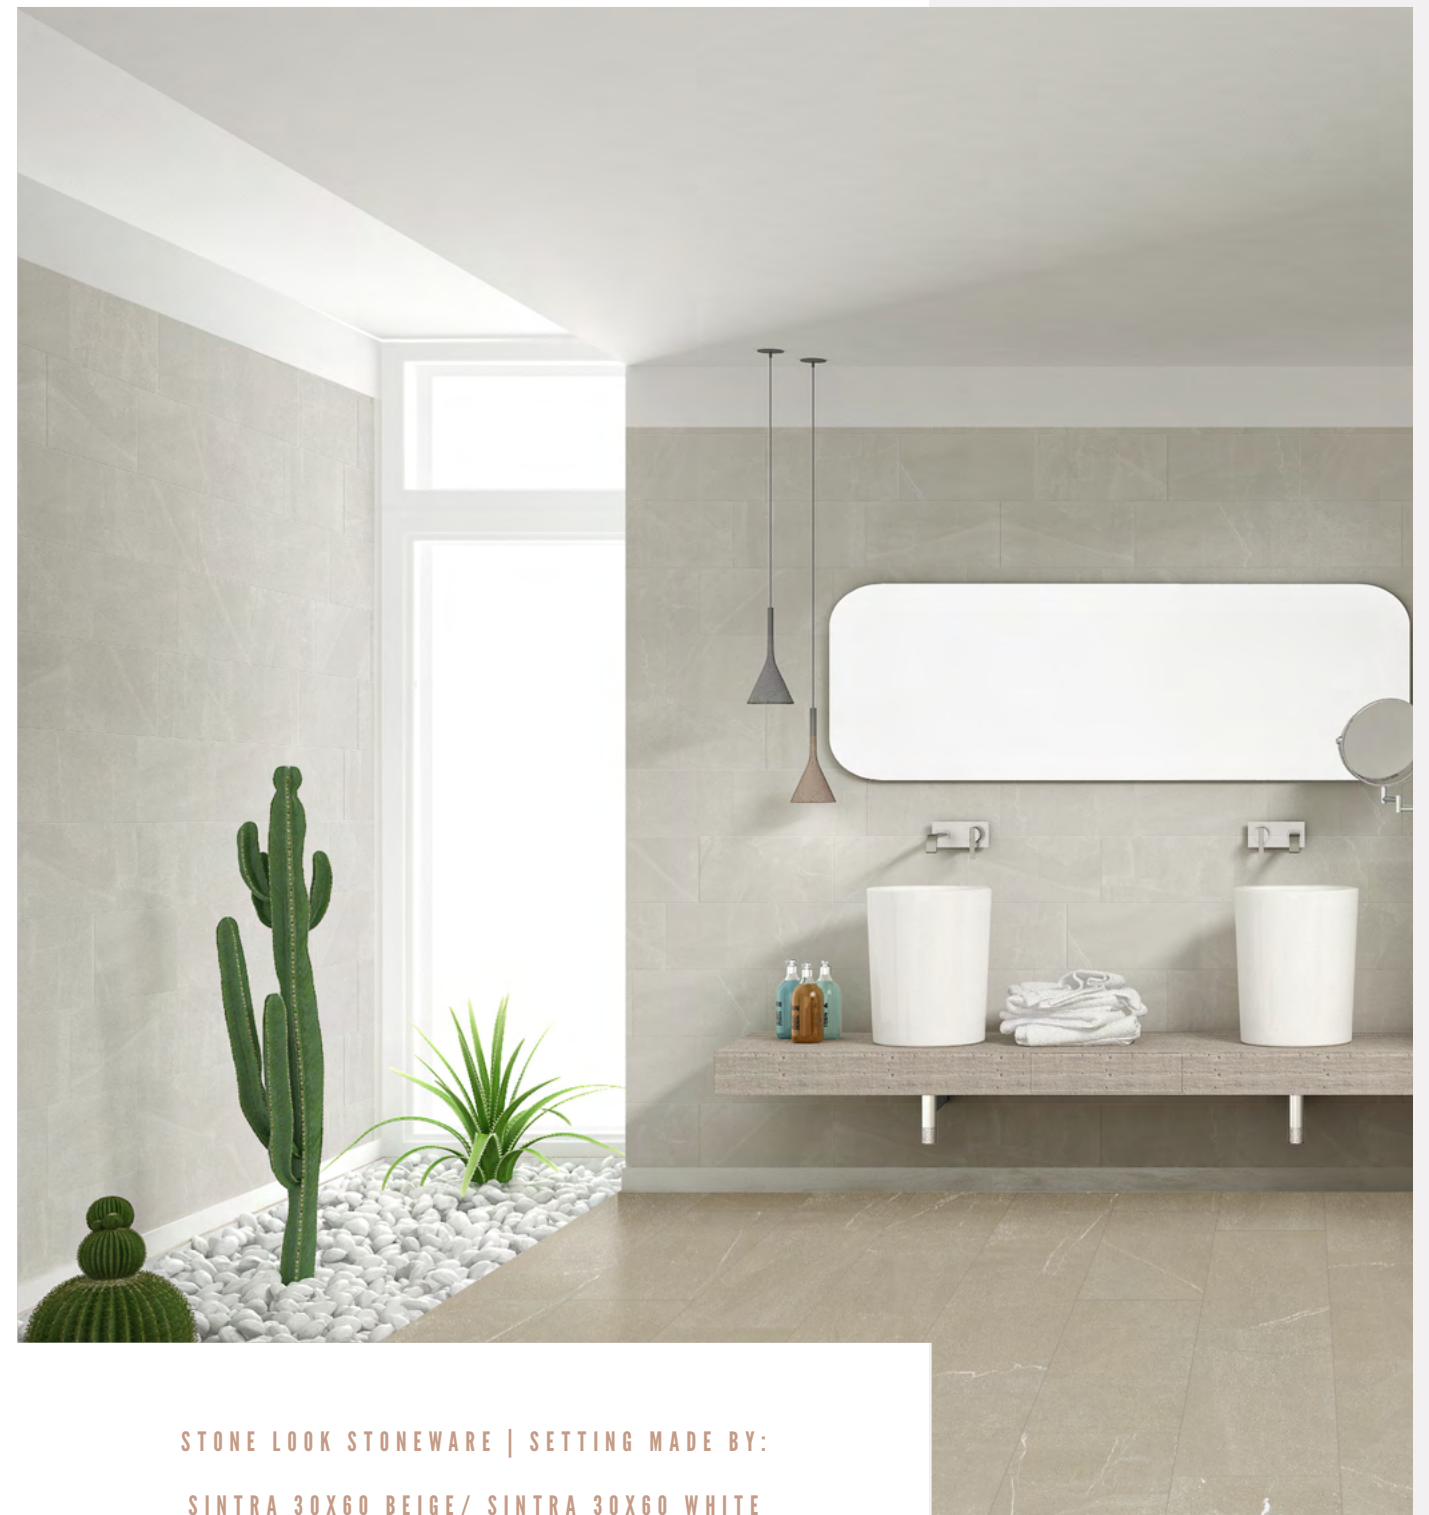

+39UK
dress your home

Sintra

ITALIAN CERAMIC
FLOOR & WALL TILES

STONE LOOK STONEWARE

SETTING MADE BY: SINTRA 30X60 BLACK

MANUFACTURED IN ITALY / STOCKED IN UK / DELIVERED NATIONWIDE

STONE LOOK STONEWARE

SETTING MADE BY: SINTRA 30X60 WHITE

STONE LOOK STONEWARE | SETTING MADE BY: SINTRA 30X60 GREY
MANUFACTURED IN ITALY / STOCKED IN UK / DELIVERED NATIONWIDE

STONE LOOK STONEWARE | SETTING MADE BY:
SINTRA 30X60 BEIGE/ SINTRA 30X60 WHITE

V4  PEI  PEI  ^{black}  9,5mm

SINTRA
WHITE 30X60

SINTRA
BEIGE 30X60

SINTRA
GREY 30X60

SINTRA
BLACK 30X60

STONE LOOK STONEWARE | SETTING MADE BY: SINTRA 30X60 GREY
MANUFACTURED IN ITALY / STOCKED IN UK / DELIVERED NATIONWIDE

Italian Wall and Floor Tiles
Manufactured in Italy / Stocked in UK / Delivered Nationwide