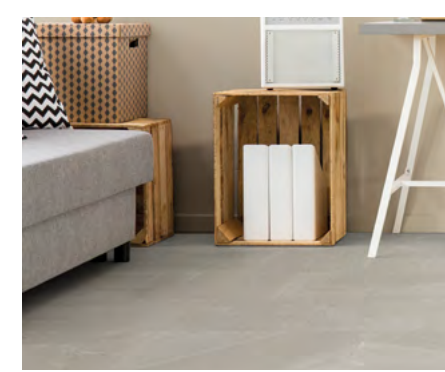

IMBALLI PACKING	pcs/box	mq/box	kg/box	box/pallet	mq/pallet	kg/pallet
30x60	6	1,08	22,20	40	43,20	910,00