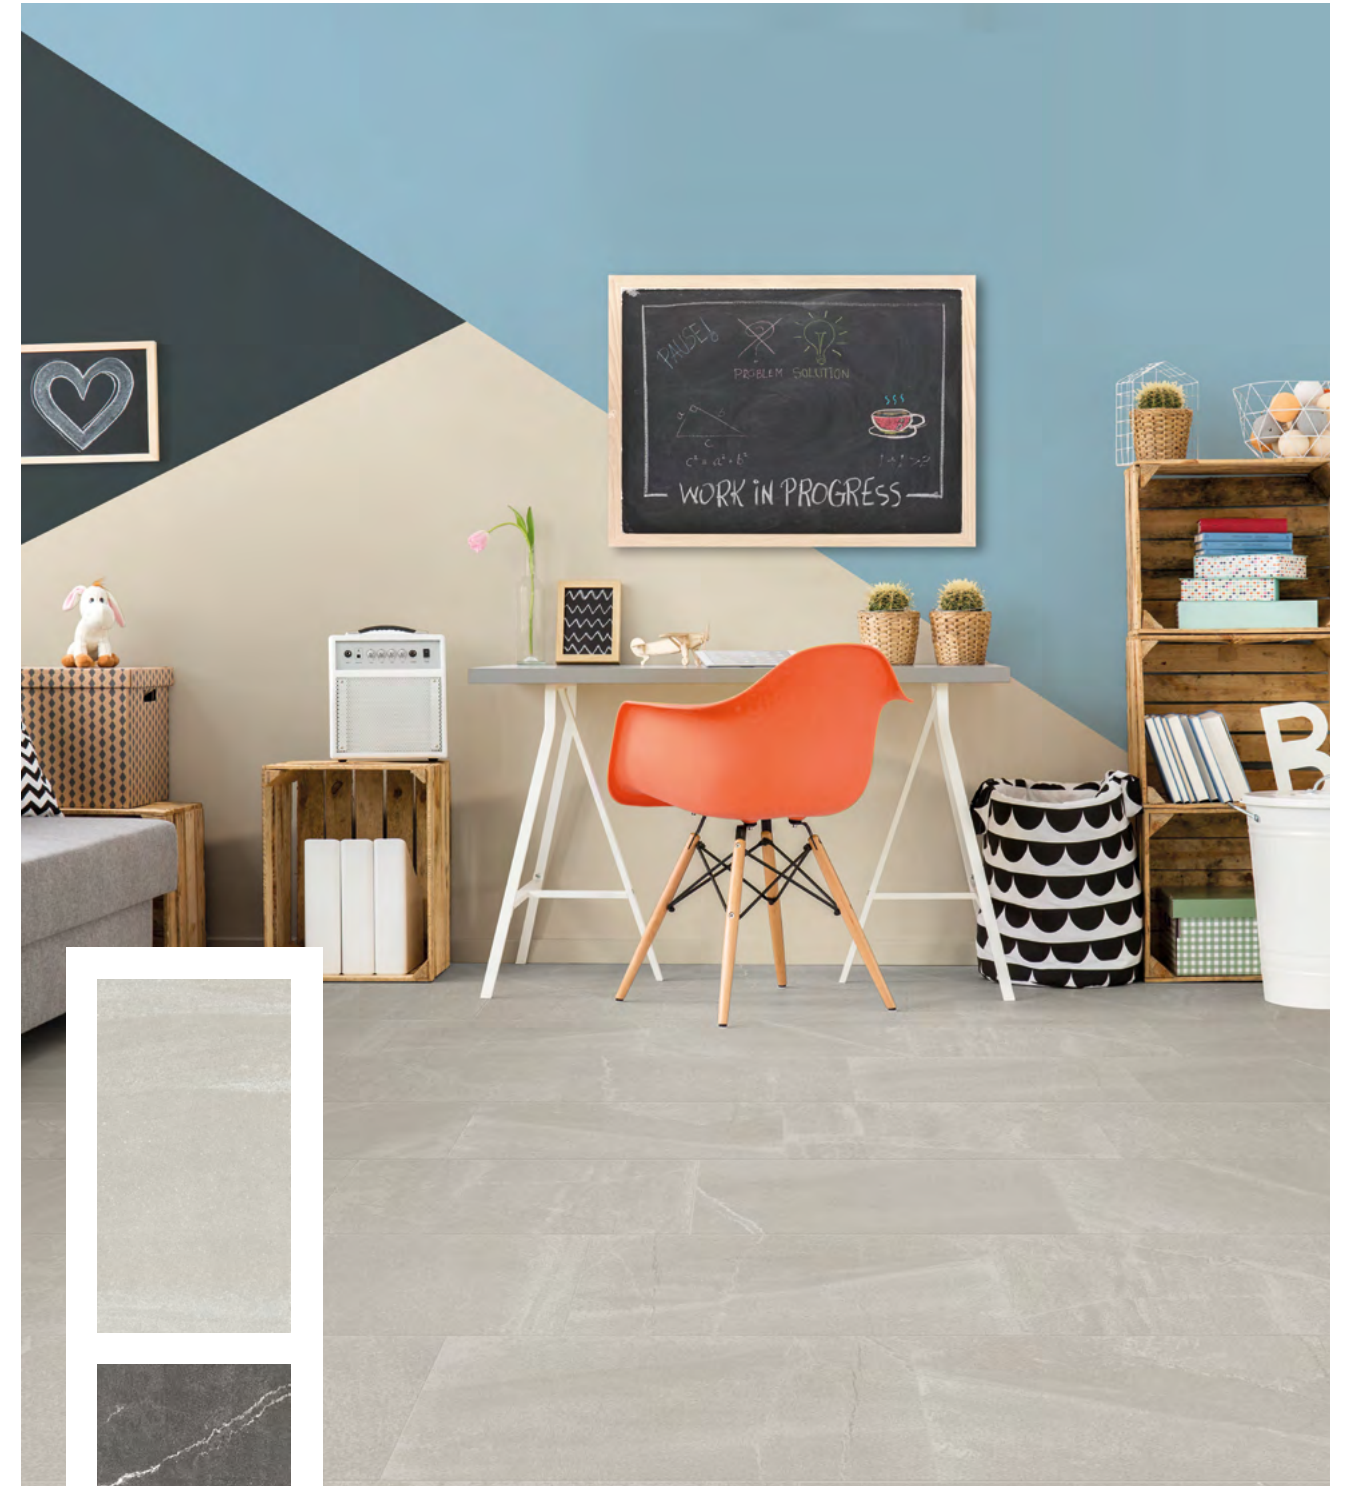

+39UK
dress your home

Sintra

ITALIAN CERAMIC
FLOOR & WALL TILES

STONE LOOK STONEWARE

SETTING MADE BY: SINTRA 30X60 BLACK

MANUFACTURED IN ITALY / STOCKED IN UK / DELIVERED NATIONWIDE

STONE LOOK STONEWARE

SETTING MADE BY: SINTRA 30X60 WHITE