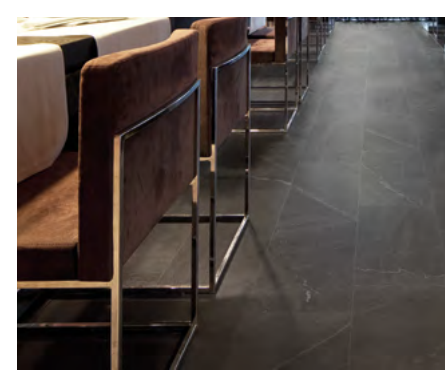

IMBALLI PACKING	pcs/box	mq/box	kg/box	box/pallet	mq/pallet	kg/pallet
30x60	6	1,08	22,20	40	43,20	910,00