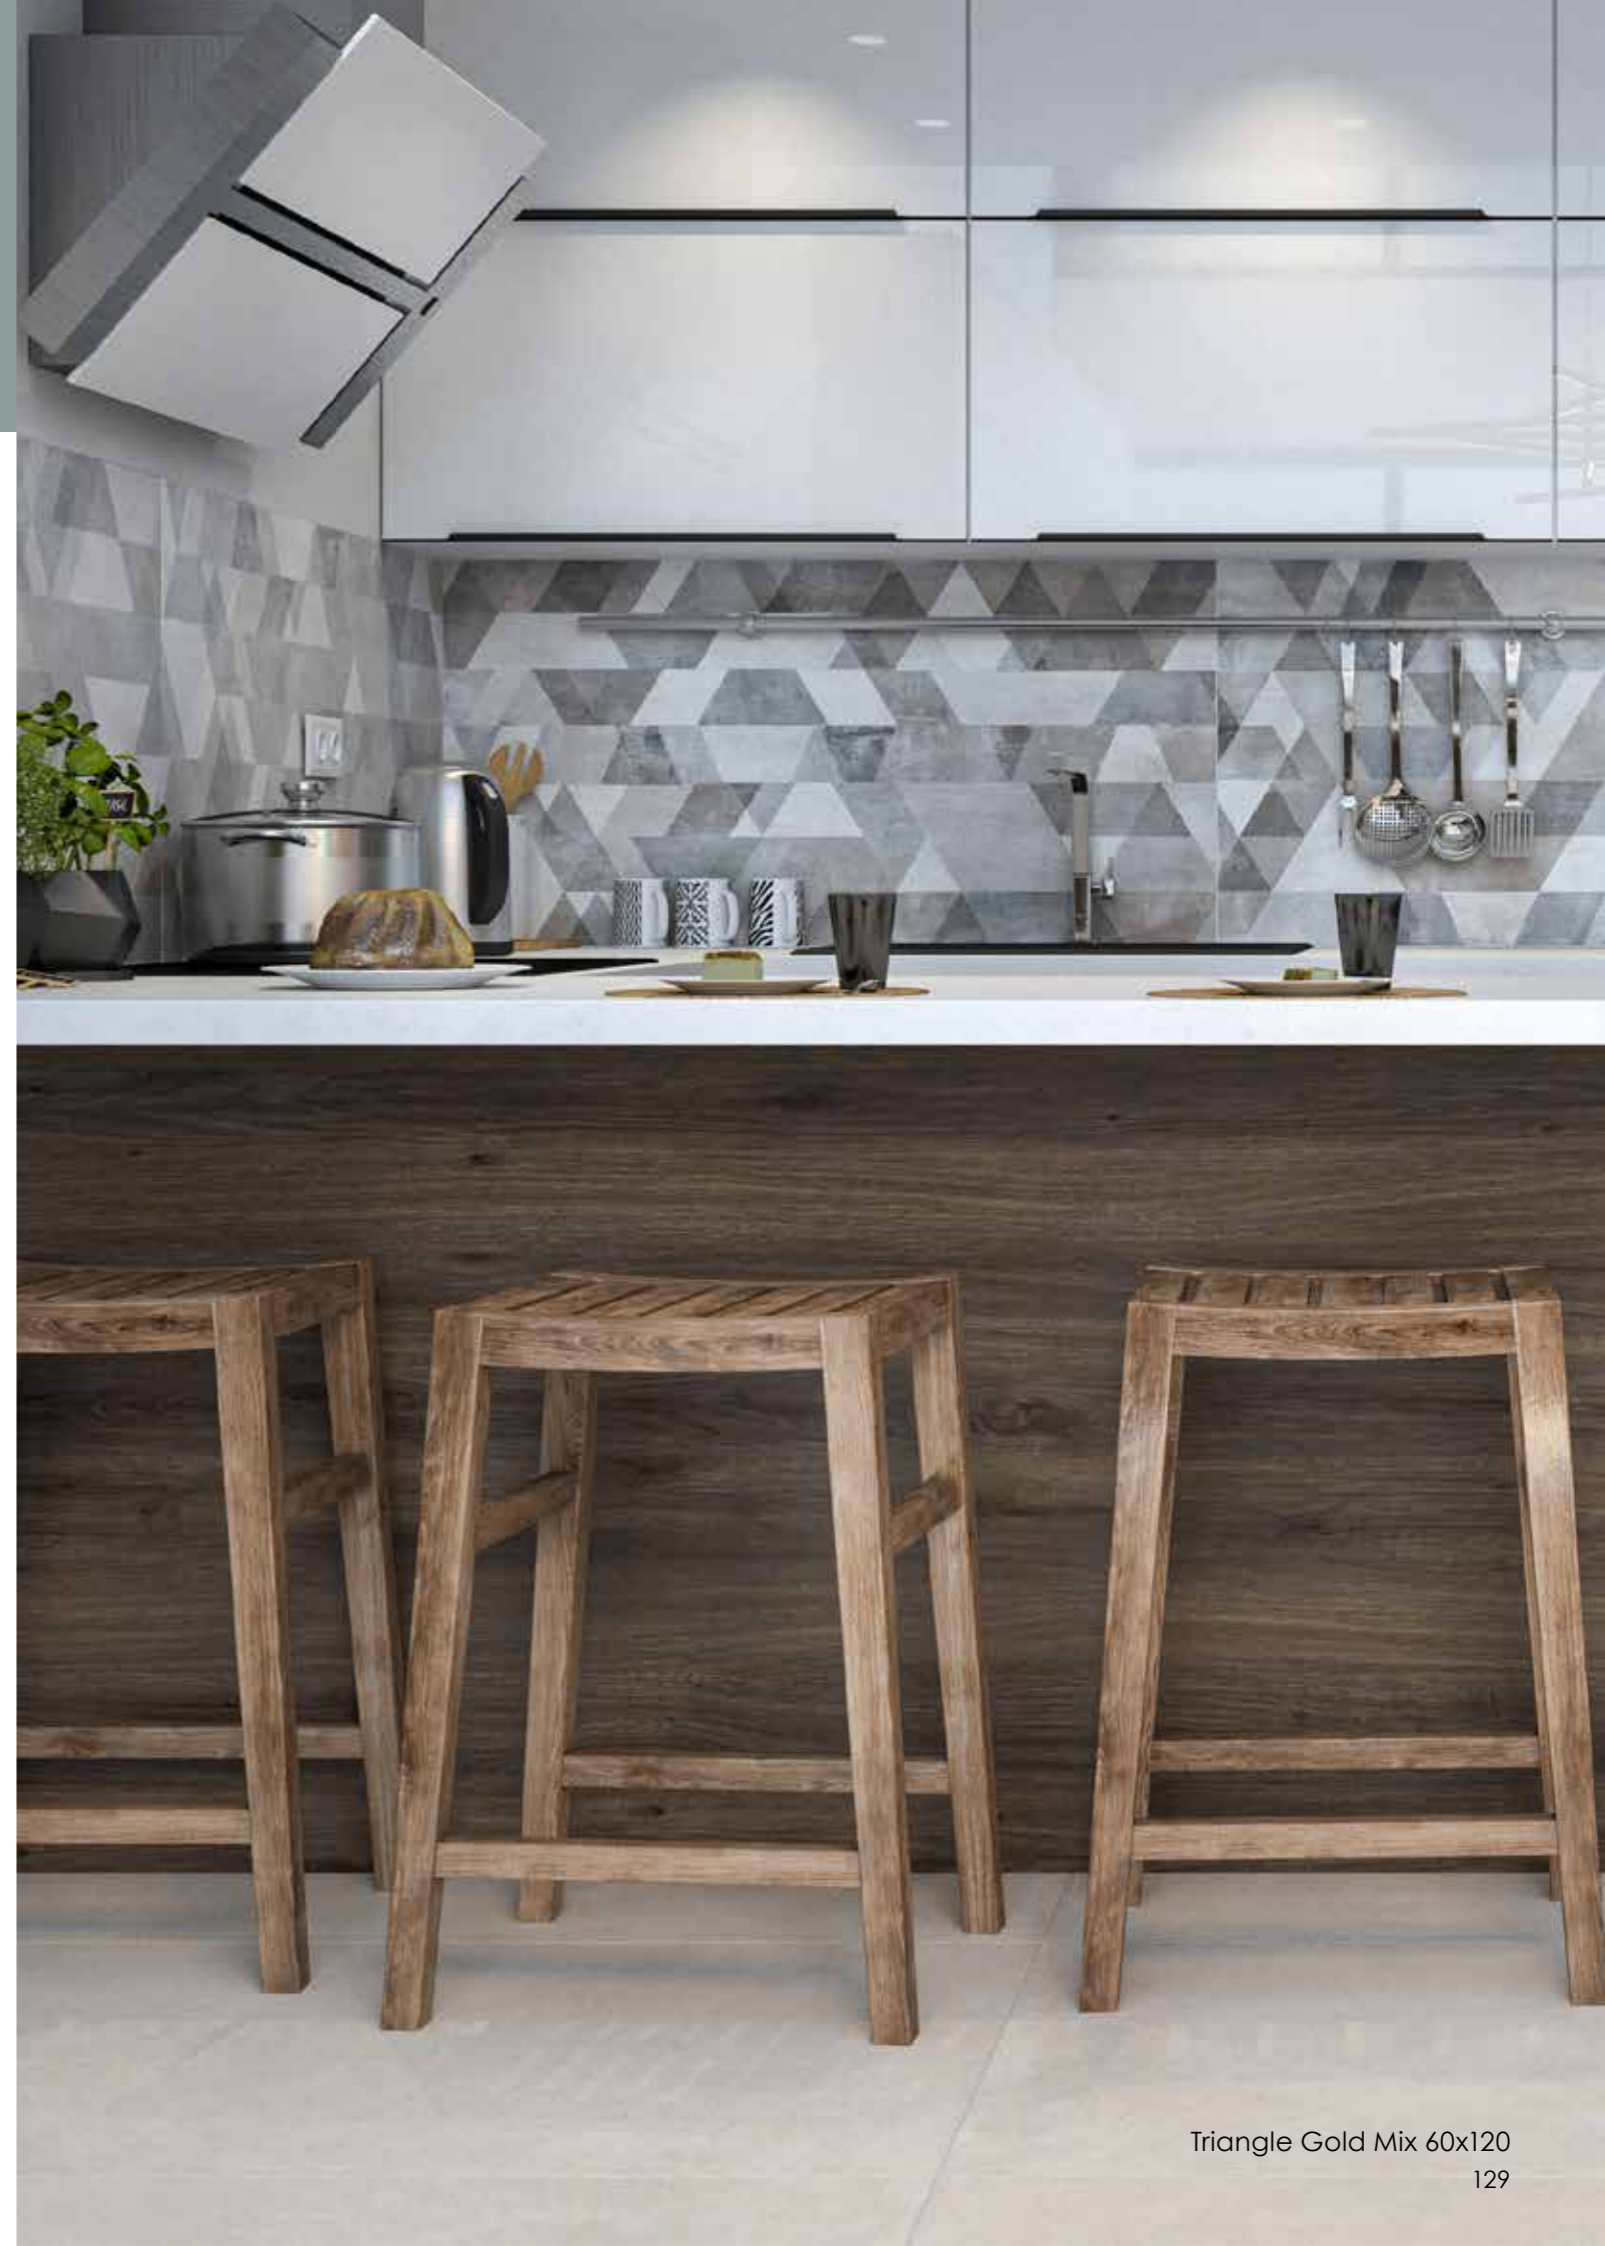

Triangle Gold Mix 60x120